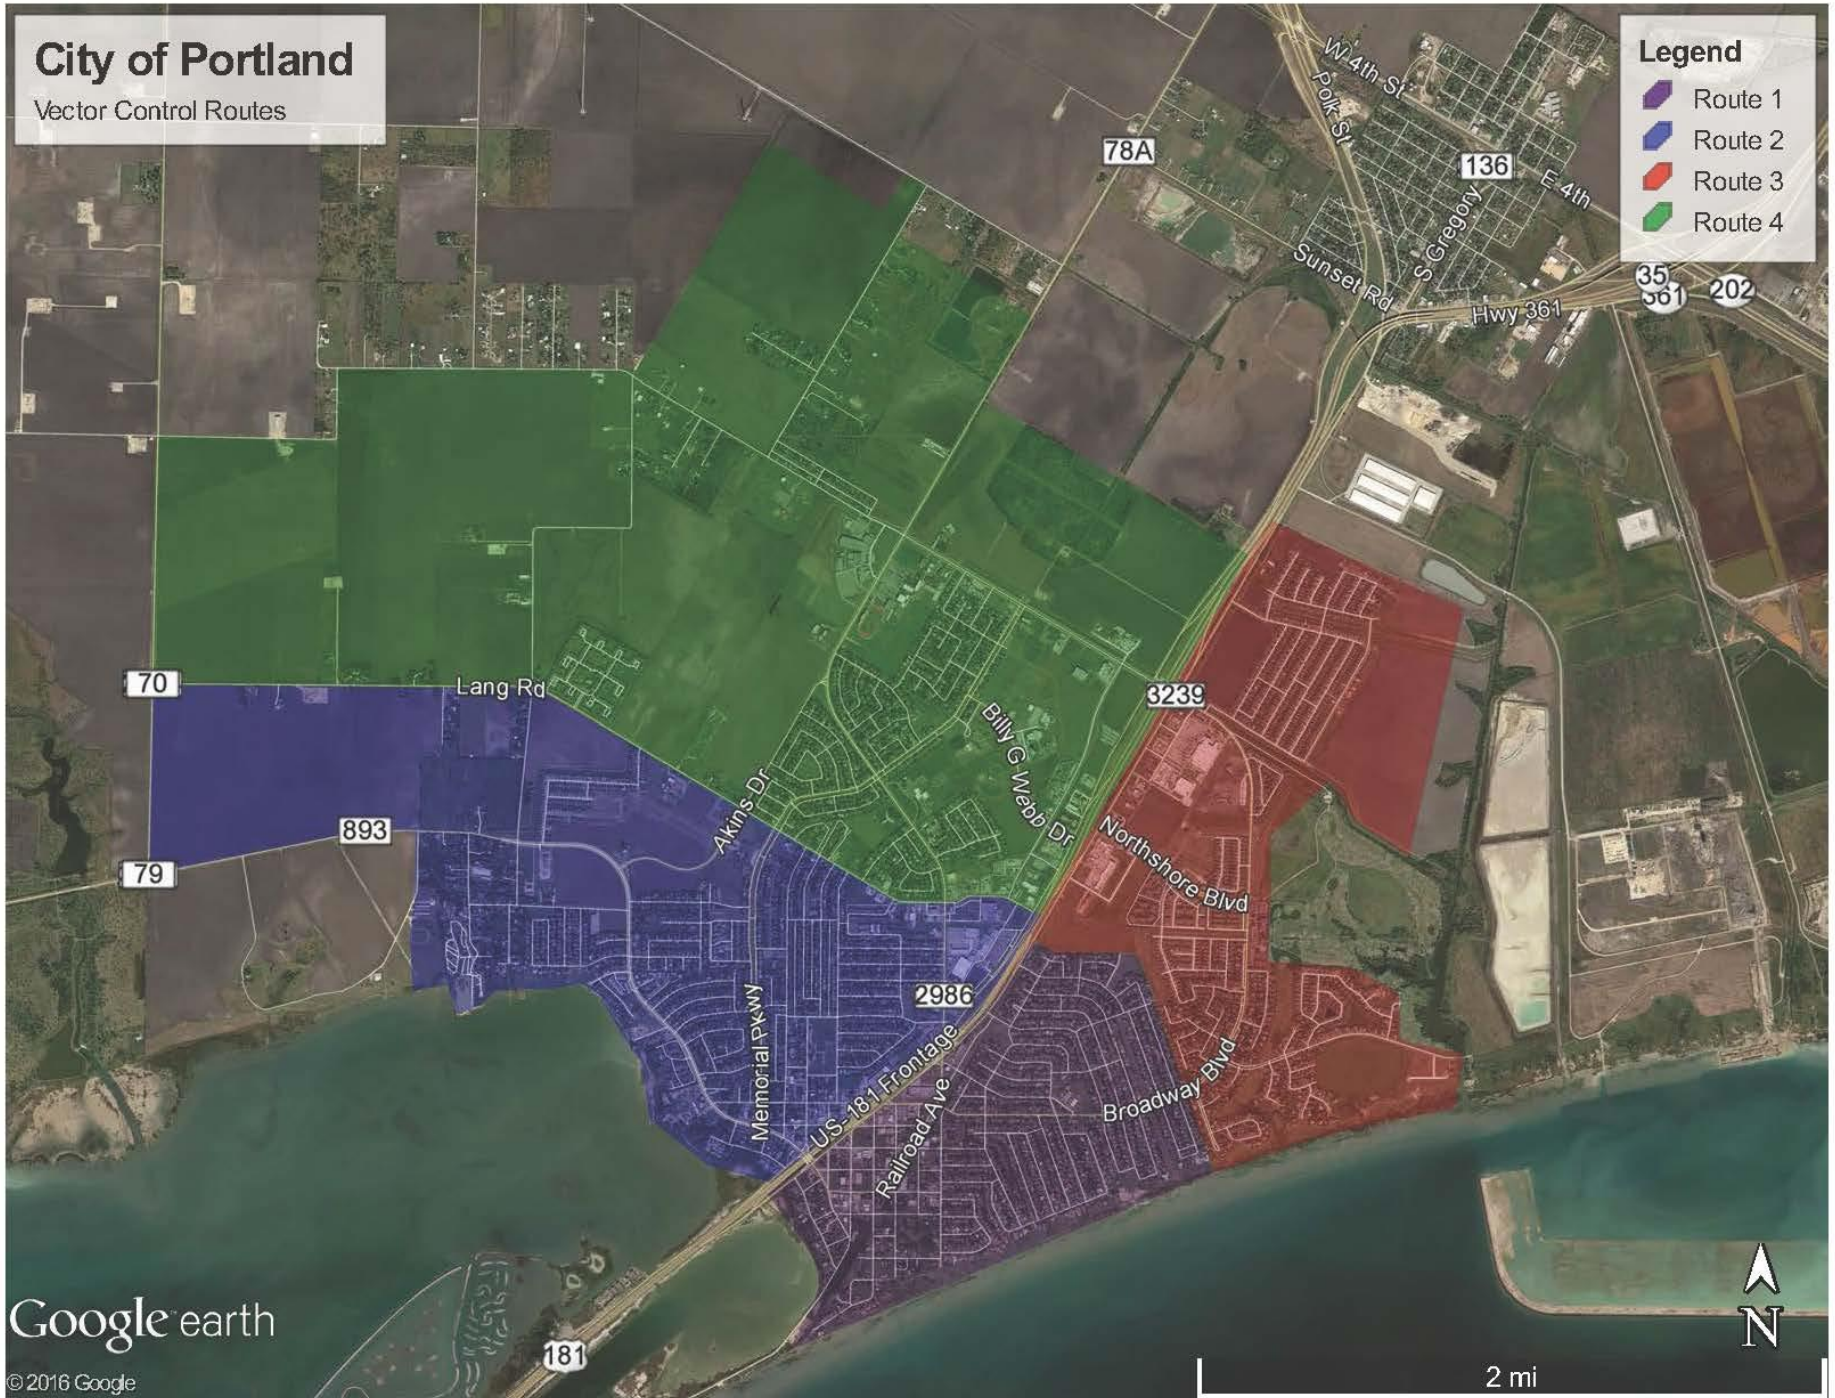

City of Portland

Vector Control Routes

Legend

- Route 1
- Route 2
- Route 3
- Route 4

Google earth

© 2016 Google

181

2 mi